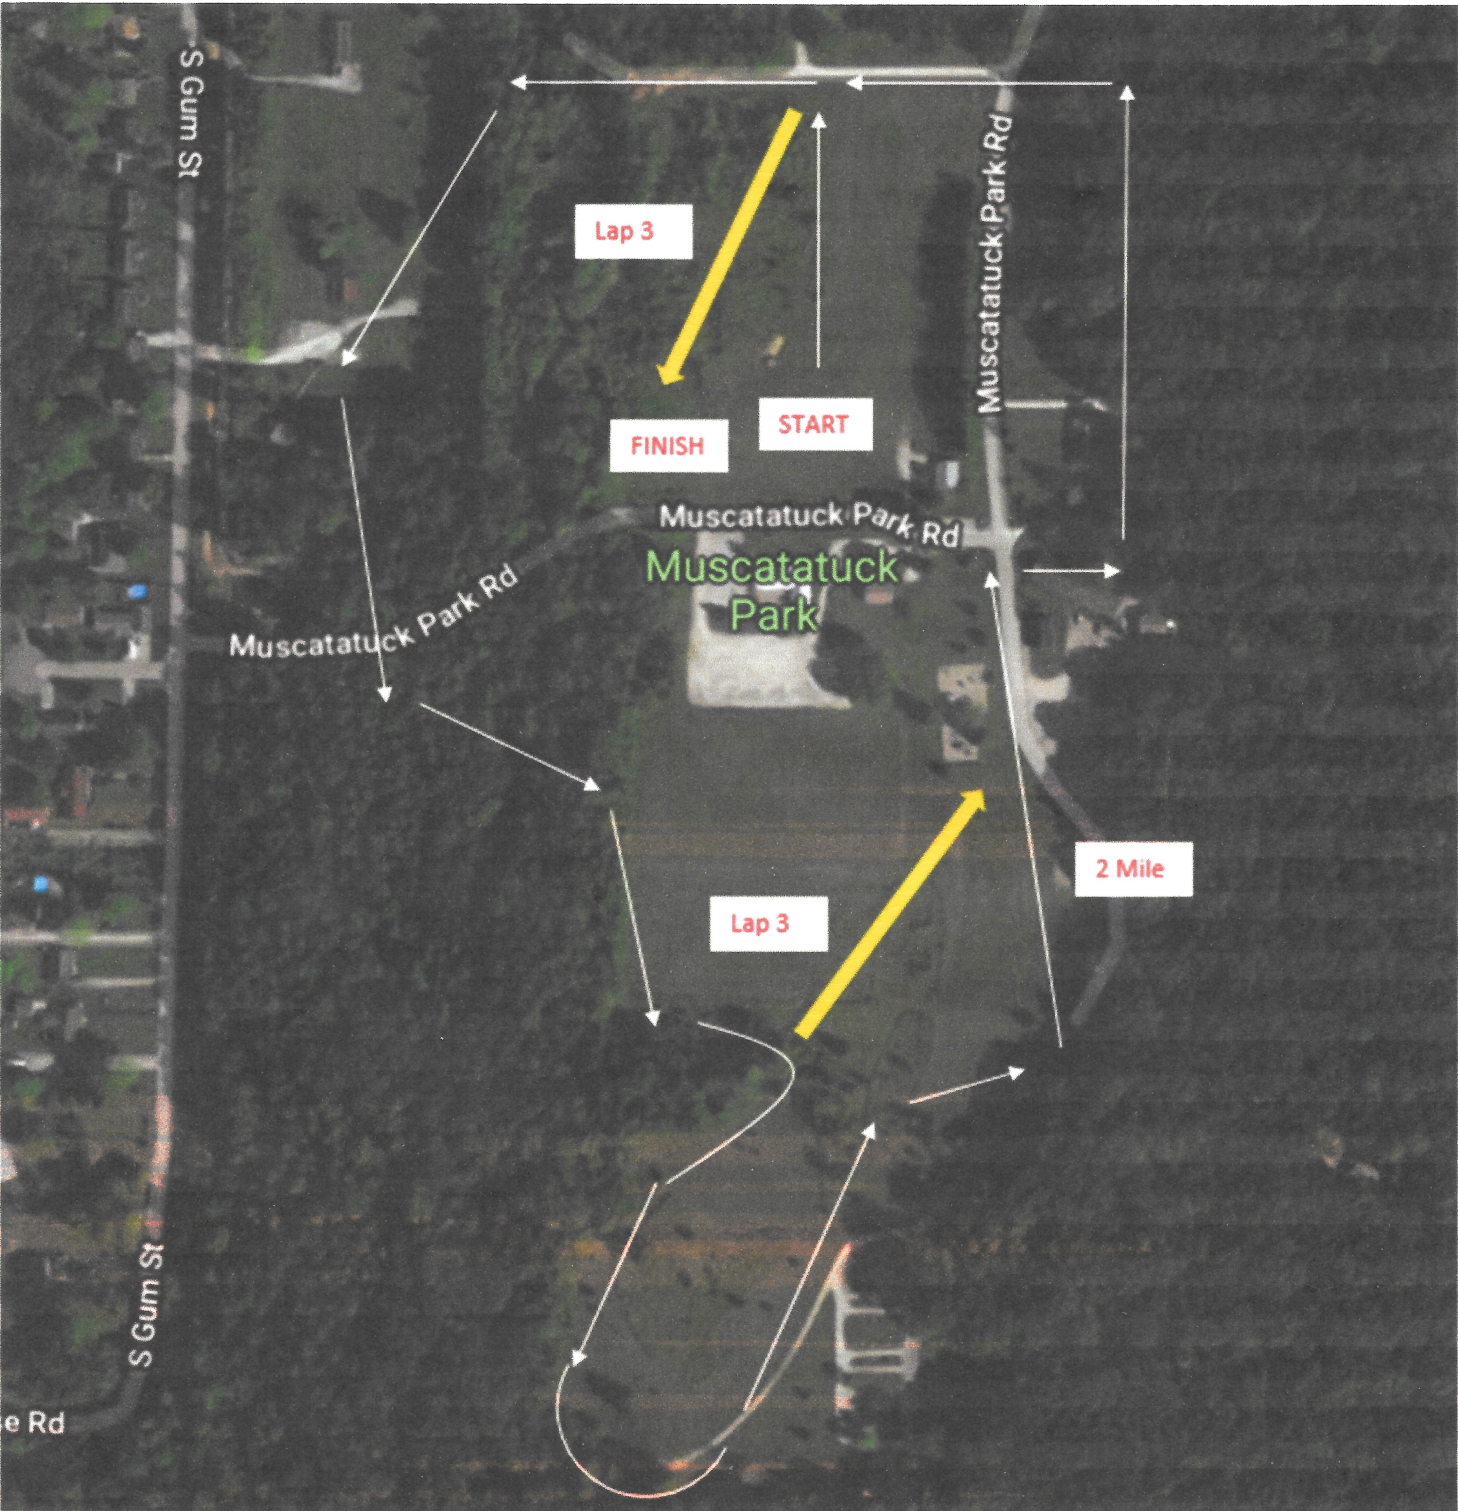

Muscatatuck Park Cross Country Route – Jennings County High School

**5000 Kilometer Course
2 Large Laps
1 Modified Lap (Yellow Arrows)**